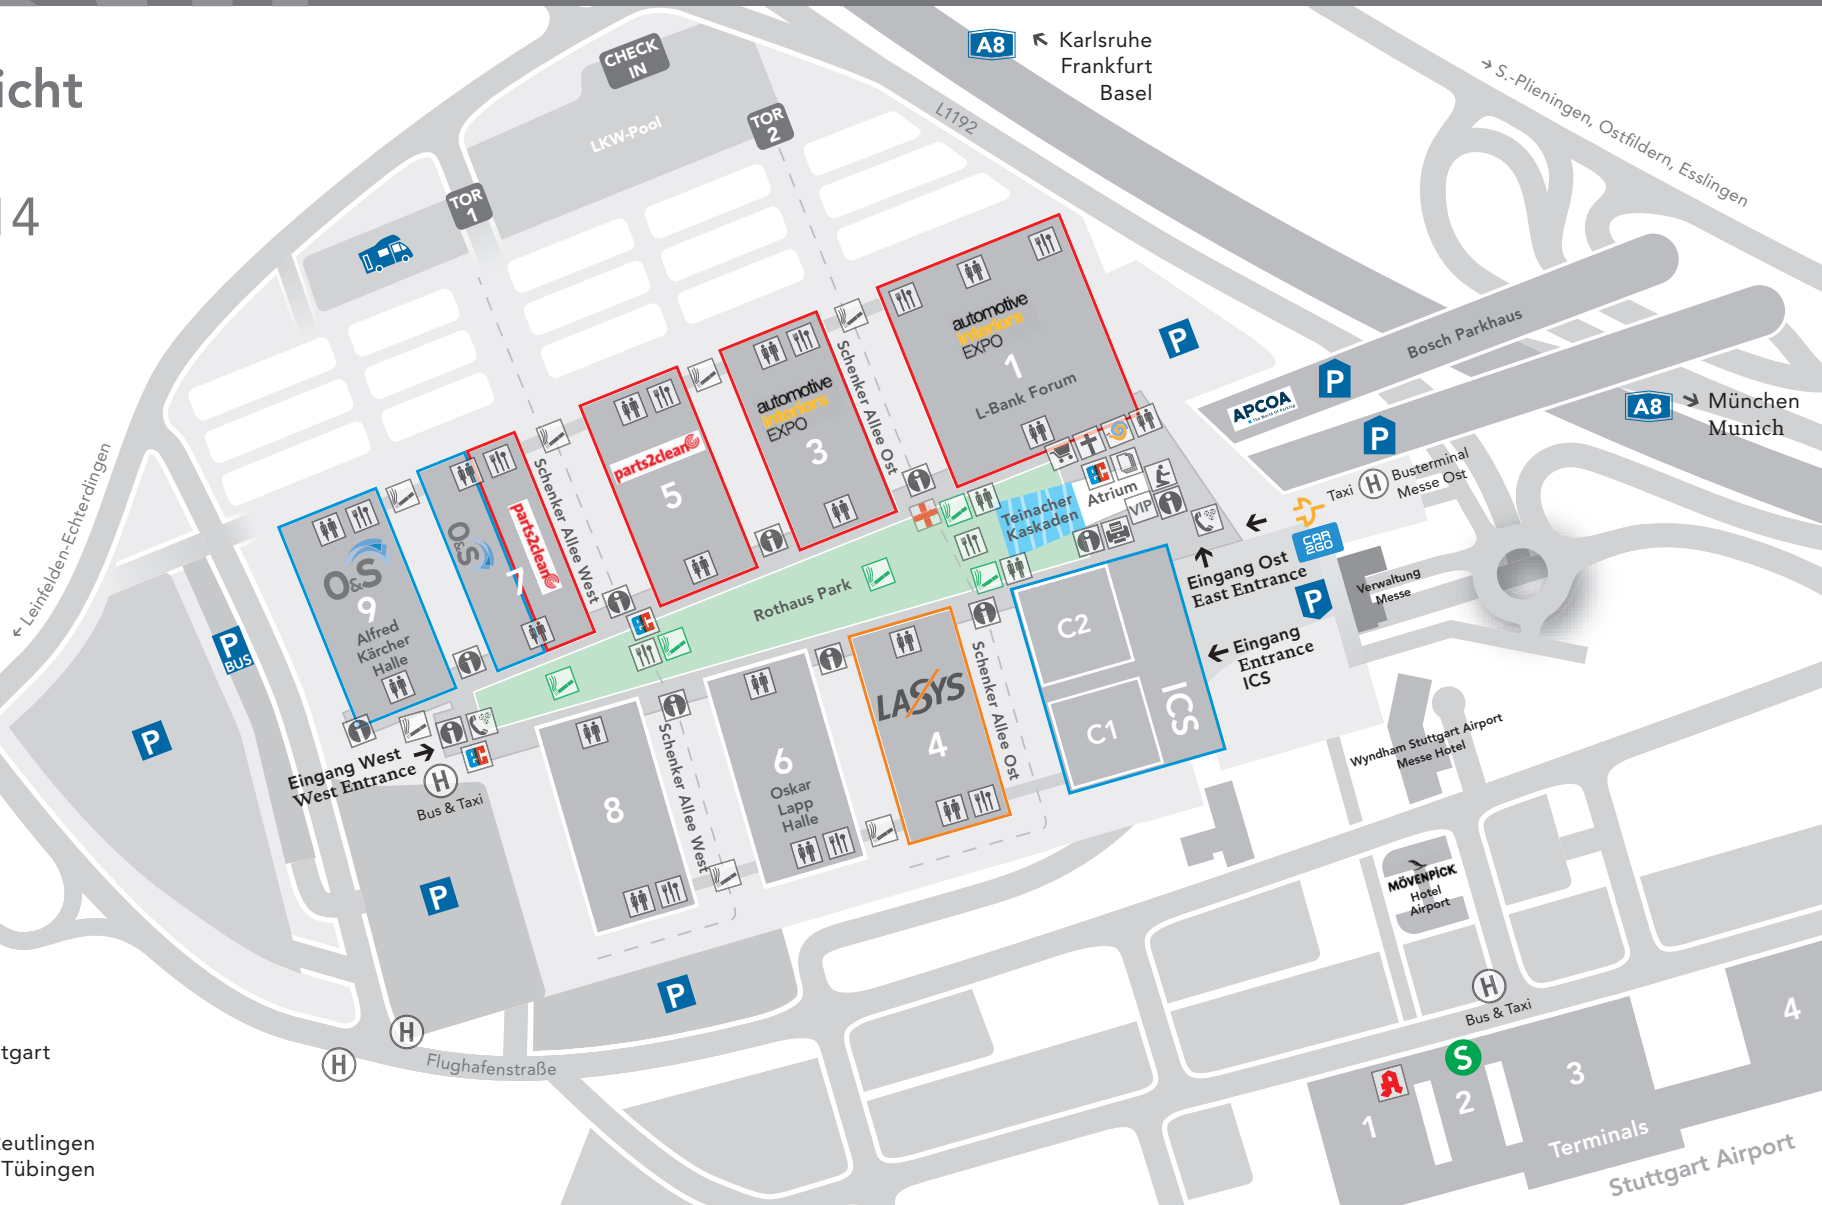

Geländeübersicht Site overview

24. – 26.06.2014

- | | | | | | |
|------------------------------------|------------------------------------------------------|----------------------------------------|-----------------------------------------------------|------------------------------------|--------------------------------------------------------------------------|
| Information · Information | Lounge · Lounge | Münztelefon
Coin-operated telephone | Messshop | Wohnmobil-Stellplatz
RV parking | EnBW Stromtankstelle
car2go Stellplätze |
| Presse · Press | Restaurant, Café, Bistro
Restaurant, café, bistro | Raucherzone · Smoking area | Service Center, Business Center | Parkplatz · Car park | EnBW charging stations for
electric vehicles
car2go parking spaces |
| Kinderbetreuung
Kindergarten | WC · WC | Forum der Kirchen
Forum of churches | Haltestelle Bus · Bus stop | Parkhaus
Multi-storey car park | |
| electronic cash
Electronic cash | DRK · German Red Cross | Raum der Stille · Quiet room | Haltestelle S2, S3
Suburban train station S2, S3 | Tiefgarage
Underground garage | |